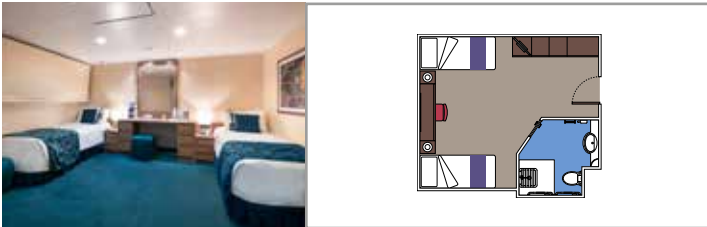

INTERIOR

Available in:

- › **Deluxe Interior (IR2)**
  cabin size $\approx 21\text{m}^2$; medium deck location (deck 12-14)
- › **Deluxe Interior (IR1)**
  cabin size $\approx 21\text{m}^2$; low deck location (deck 8-11)

Cabin for guests with disabilities or reduced mobility has only single beds.
The image is representative only; the size, layout and furniture may vary (within the same cabin category).

FACILITIES FOR GUESTS WITH DISABILITIES OR REDUCED MOBILITY

Cabin door width	83 cm
Bathroom door width	91,50 cm
Size of cabin (floor space)	From $\approx 17\text{ m}^2$ to $\approx 40\text{ m}^2$
Size of bathroom	4 m²
Is there a fold-down seat in the shower?	Yes
Height of seat from the floor	45 cm
Does the WC seat have grab rails?	Yes
Are wheelchairs available on board?	In limited numbers*
Are all decks/public areas accessible?	Yes
Are all lifeboats wheelchair-accessible?	No**
Do the lifts have deck indicators?	Visual, Audio & Braille
Can severely visually impaired/blind guests be catered for on the cruise?	Only with full-time carer

* Only for embarkation, disembarkation and emergencies.

** In the event of an emergency, dedicated personnel will help guests with disabilities or reduced mobility to board lifeboats.