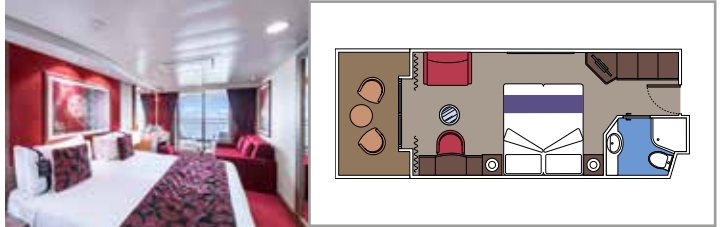

PREMIUM BALCONY

BL2

≈18
≈5
10-15
4

› Medium deck location