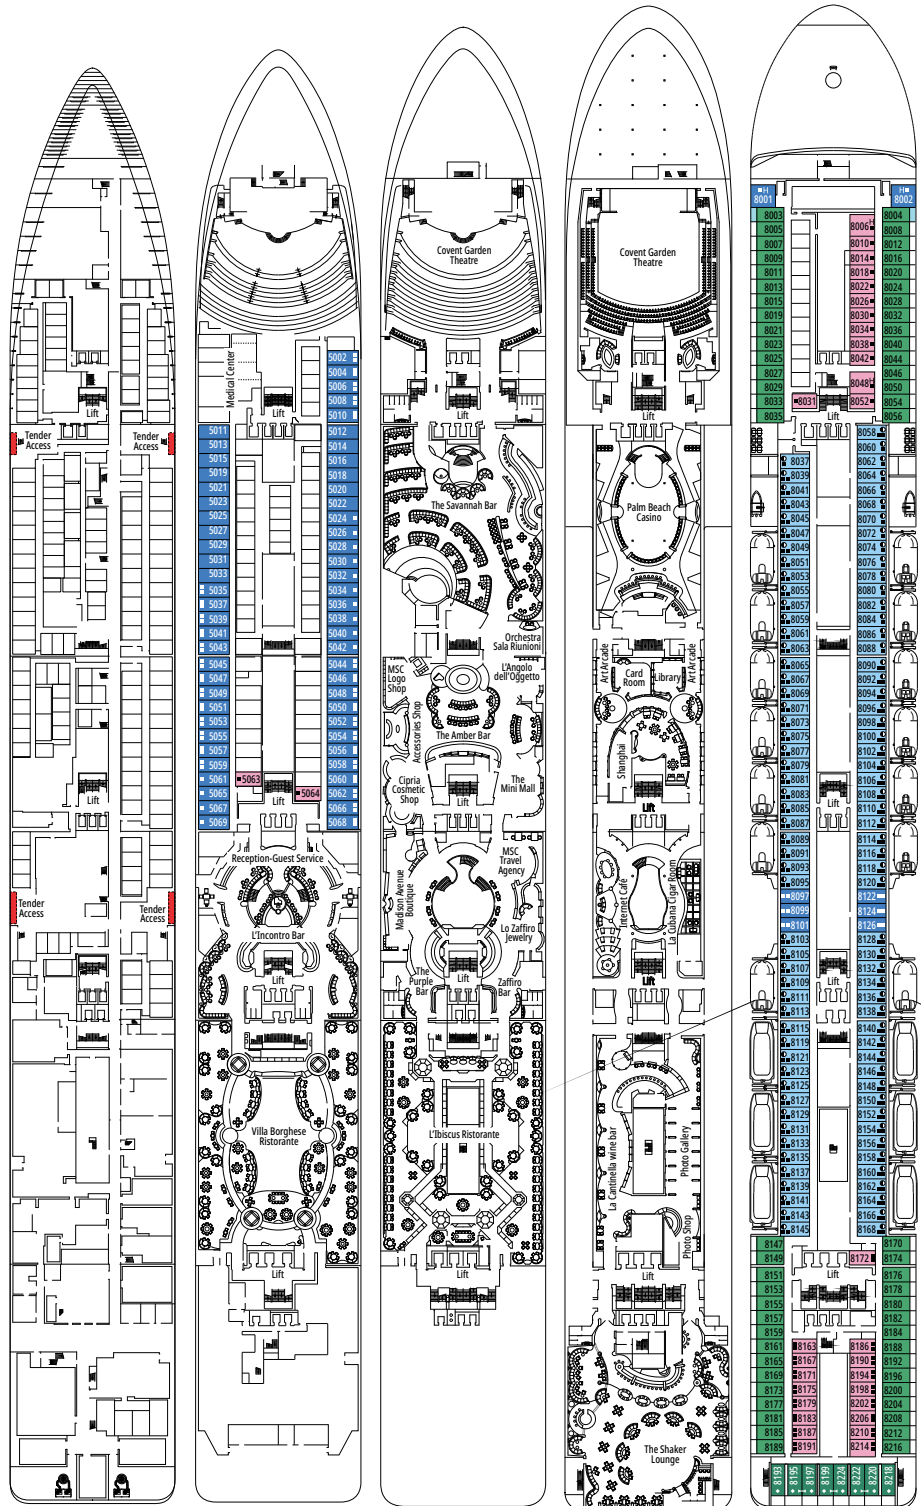

Ship configuration, data and descriptions may be subject to change depending on the season and on the destination and must be verified at the time of booking.

DECK 4
VIOLONCELLO

DECK 5
PIANOFORTE

DECK 6
VIOLINO

DECK 7
SAXOFONO

DECK 8
ARPA