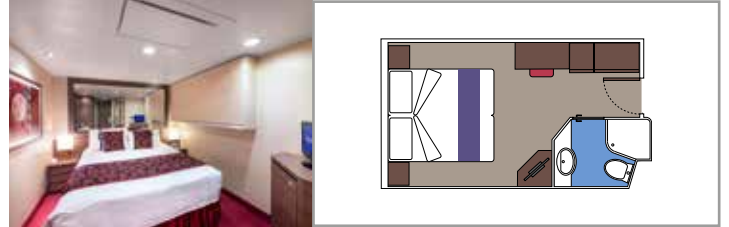

DELUXE INTERIOR

IR1

≈14
5-11
4

› Low deck location

The images are representative only. Size, layout and furniture may vary (within the same cabin category).

Cabin size (m²)

Balcony size (m²)

Deck location

Accommodating up to