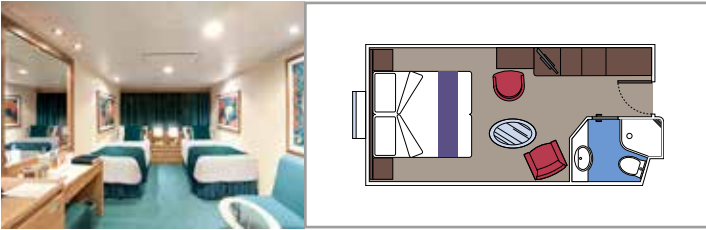

DELUXE OCEAN VIEW WITH OBSTRUCTED VIEW

00

≈16
8
4

The images are representative only. Size, layout and furniture may vary (within the same cabin category).

Cabin size (m²)

Balcony size (m²)

Deck location

Accommodating up to