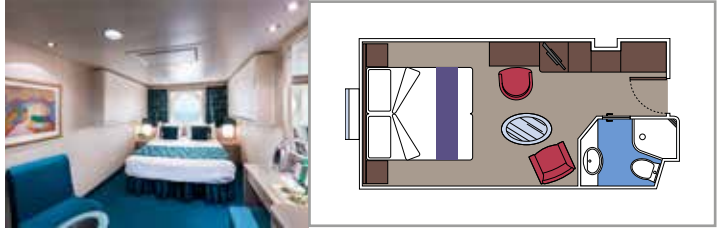

DELUXE OCEAN VIEW

OR1

≈16
5
4

› Low deck location