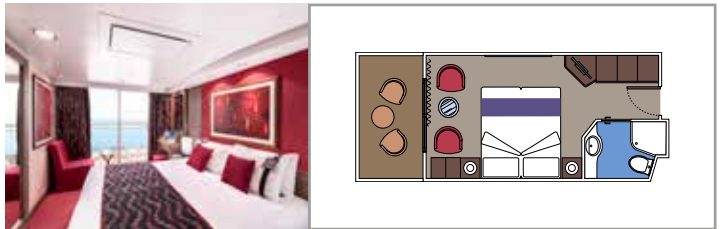

DELUXE BALCONY

BR2

≈15
≈5
10-15
2

› Medium deck location