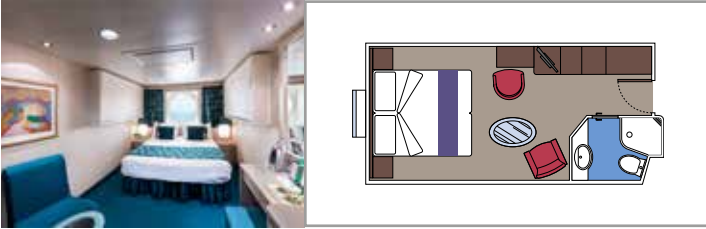

OCEAN VIEW

INCLUDED FACILITIES

- Window with sea view
- Relaxing armchair
- Comfortable double or single beds (on request)*
- Bathroom with shower, vanity area with hairdryer
- Interactive TV, telephone, safe, minibar and air conditioning
- Wifi connection available (for a fee)

*Cabin for guests with disabilities or reduced mobility has only single beds

DELUXE OCEAN VIEW

OR2

≈16
8
4

› Medium deck location