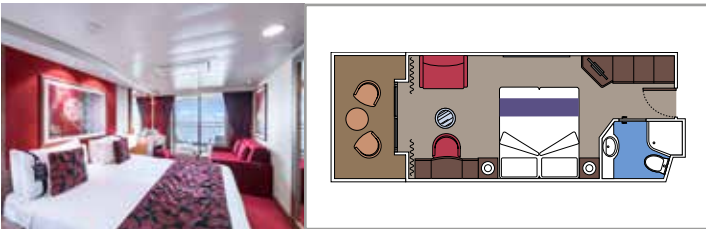

PREMIUM BALCONY

BL1

≈18
≈5
8-9
4

› Low deck location