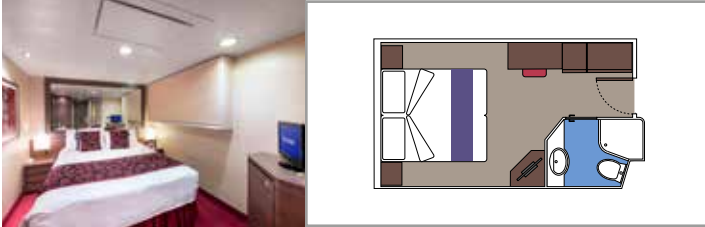

INTERIOR

INCLUDED FACILITIES

Comfortable double or single beds (on request)*

Bathroom with shower, vanity area and hairdryer

Interactive TV, telephone, safe, minibar and air conditioning

Wifi connection available (for a fee)

*Cabin for guests with disabilities or reduced mobility has only single beds

DELUXE INTERIOR

IR2

≈14
12-15
4

› Medium deck location