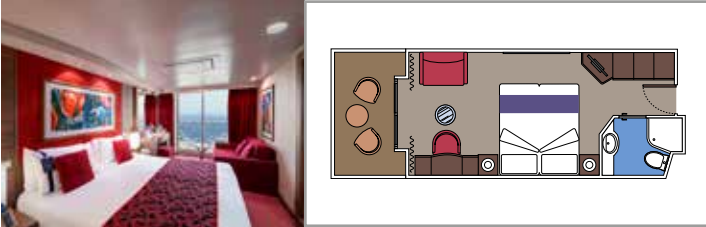

BALCONY

INCLUDED FACILITIES

Sitting area with sofa

Comfortable double bed or single beds (on request)*

Bathroom with shower or bathtub, vanity area with hairdryer

Interactive TV, telephone, safe, minibar and air conditioning

Wifi connection available (for a fee)

*Cabin for guests with disabilities or reduced mobility has only single beds (except cabin 15022 and 15023)

DELUXE BALCONY AUREA

BA

≈18
≈5
9-11
3

› Best ship position