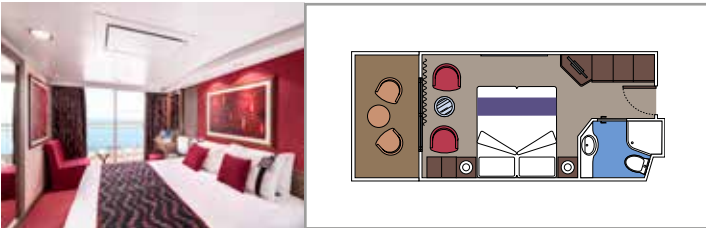

DELUXE BALCONY

BR1

≈15
≈5
8-9
2

› Low deck location