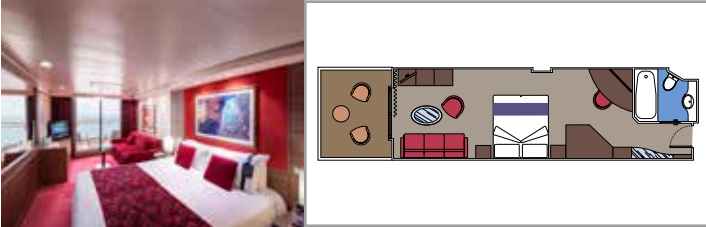

### PREMIUM SUITE AUREA

SL1

 ≈26  ≈4  15  4

The images are representative only. Size, layout and furniture may vary (within the same cabin category).

 Cabin size (m<sup>2</sup>)

 Balcony size (m<sup>2</sup>)