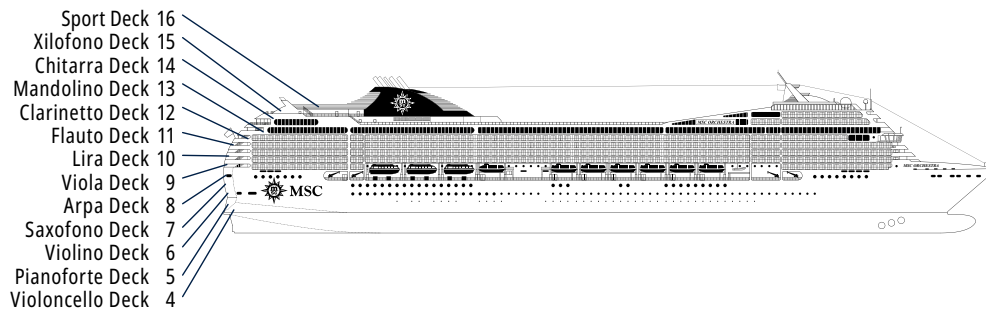

MSC ORCHESTRA

TECHNICAL SHEET

# TECHNICAL CHARACTERISTICS OF THE SHIP

L'INCONTRO RECEPTION

TECHNICAL CHARACTERISTICS OF THE SHIP	
GROSS TONNAGE	92.409
LENGTH / BEAM / HEIGHT	293,80 m / 32,20 m / 59,64 m
DECKS	16, included 13 for guests
LIFTS	13
VOLTAGE (IN CABIN)	110/220 volts
MAXIMUM SPEED	23 knots
STABILIZERS	Stabilized with 2 fins
NUMBER OF PASSENGERS	3.223
NUMBER OF CABINS	1.275, included 17 for guests with disabilities or reduced mobility
CREW MEMBERS	Approx. 987
POOLS	3, included 1 for children
WHIRLPOOLS	7 whirlpool baths
ENVIRONMENTAL TECHNOLOGY	Energy Saving and Monitoring System