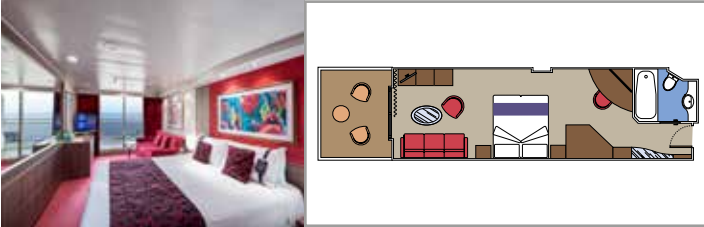

### PREMIUM SUITE AUREA

SL1

 ≈26  ≈4  15  4

The images are representative only. Size, layout and furniture may vary (within the same cabin category).

 Cabin size (m<sup>2</sup>)

 Balcony size (m<sup>2</sup>)