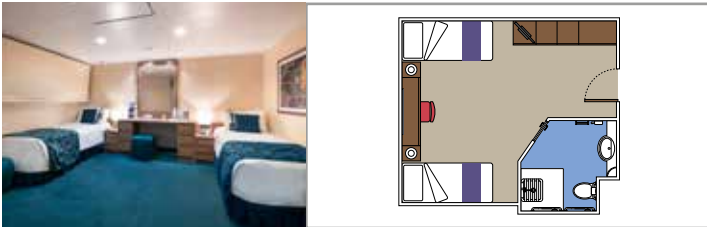

INTERIOR

Available in:

- › **Deluxe Interior (IR2)**
  cabin size ≈21m²; medium deck location (deck 12-14)
- › **Deluxe Interior (IR1)**
  cabin size ≈21m²; low deck location (deck 8-11)

Cabin for guests with disabilities or reduced mobility has only single beds.
The image is representative only; the size, layout and furniture may vary (within the same cabin category).

FACILITIES FOR GUESTS WITH DISABILITIES OR REDUCED MOBILITY

Cabin door width	82 cm
Bathroom door width	91,50 cm
Size of cabin (floor space)	From ≈ 14 m² to ≈ 23 m²
Size of bathroom	4 m²
Is there a fold-down seat in the shower?	Yes
Height of seat from the floor	45 cm
Does the WC seat have grab rails?	Yes
Are wheelchairs available on board?	In limited numbers*
Are all decks/public areas accessible?	Yes
Are all lifeboats wheelchair-accessible?	No**
Do the lifts have deck indicators?	Visual, Audio & Braille
Can severely visually impaired/blind guests be catered for on the cruise?	Only with full-time carer

* Only for embarkation, disembarkation and emergencies.

** In the event of an emergency, dedicated personnel will help guests with disabilities or reduced mobility to board lifeboats.