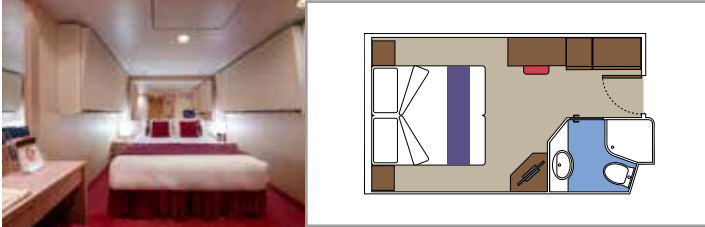

INTERIOR

INCLUDED FACILITIES

Comfortable double or single beds (on request)*

Bathroom with shower, vanity area and hairdryer

Interactive TV, telephone, safe, minibar and air conditioning

Wifi connection available (for a fee)

*Cabin for guests with disabilities or reduced mobility has only single beds.

DELUXE INTERIOR

IR2

≈14 12-15 4

› Medium deck location