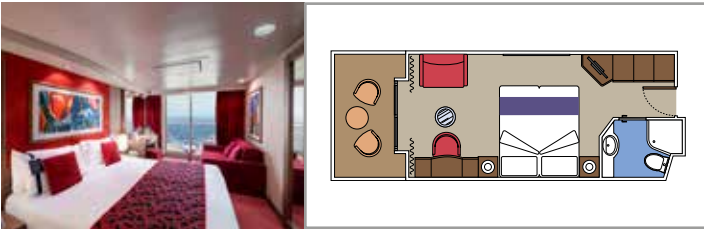

BALCONY

INCLUDED FACILITIES

- Sitting area with sofa
- Comfortable double or single beds (on request)*
- Bathroom with shower, vanity area with hairdryer
- Interactive TV, telephone, safe, minibar and air conditioning
- Wifi connection available (for a fee)

*Cabin for guests with disabilities or reduced mobility has only single beds

DELUXE BALCONY AUREA

BA

≈18
≈5
9-11
3

› Best ship position