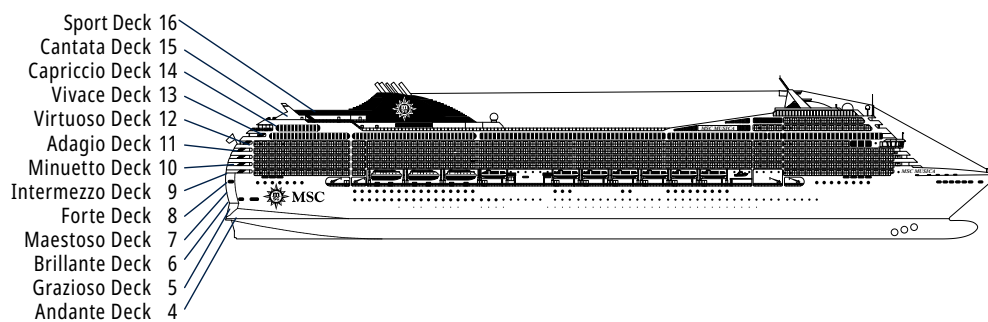

# TECHNICAL CHARACTERISTICS OF THE SHIP

RECEPTION-GUEST SERVICE

## TECHNICAL CHARACTERISTICS OF THE SHIP

GROSS TONNAGE	92.409
LENGTH / BEAM / HEIGHT	293,80 m / 32,20 m / 59,64 m
DECKS	16, incl. 13 for guests
LIFTS	13
VOLTAGE (IN CABIN)	110/220 volts
MAXIMUM SPEED	23 knots
STABILIZERS	Stabilized with 2 fins
NUMBER OF PASSENGERS	3.223
NUMBER OF CABINS	1.275, incl. 17 for guests with disabilities or reduced mobility
CREW MEMBERS	Approx. 1.014
POOLS	3, incl. 1 for children
WHIRLPOOLS	4 whirlpool baths