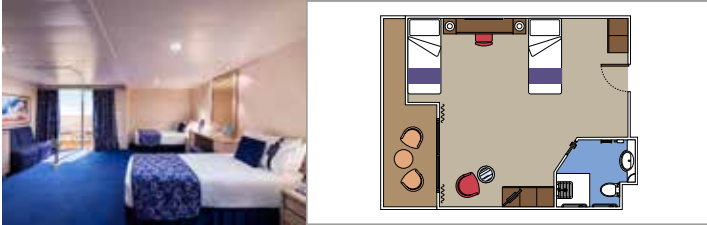

BALCONY

Available in:

- › **Premium Balcony (BL2)**
  cabin size ≈28m²; Balcony size ≈5m²; medium deck location (deck 15)
- › **Deluxe Balcony (BR1)**
  cabin size ≈28m²; Balcony size ≈5m²; medium deck location (deck 9)