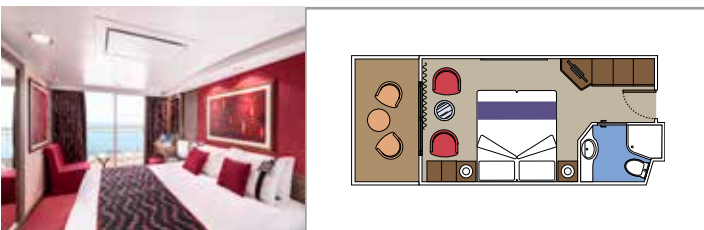

DELUXE BALCONY

BR1

≈15
≈5
8-9
2

› Low deck location