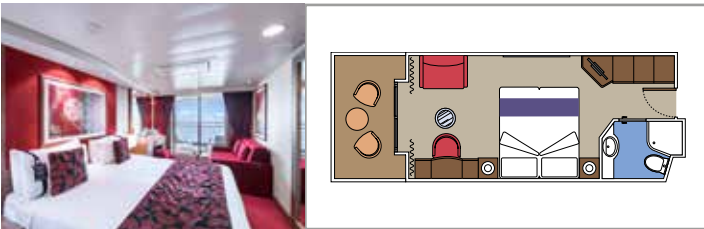

PREMIUM BALCONY

BL1

≈18
≈5
8-9
4

› Low deck location