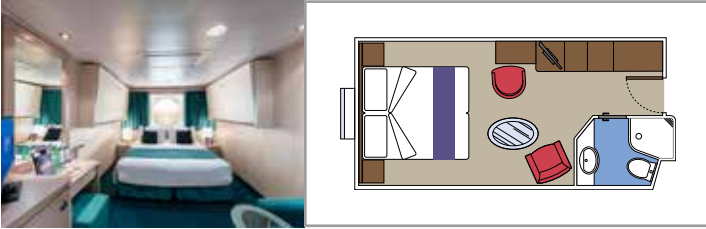

OCEAN VIEW

INCLUDED FACILITIES

- Window with sea view
- Relaxing armchair
- Comfortable double or single beds (on request)*
- Bathroom with shower, vanity area with hairdryer
- Interactive TV, telephone, safe, minibar and air conditioning
- Wifi connection available (for a fee)

*Cabin for guests with disabilities or reduced mobility has only single beds.

DELUXE OCEAN VIEW

OR2

≈16
8
4

› Medium deck location