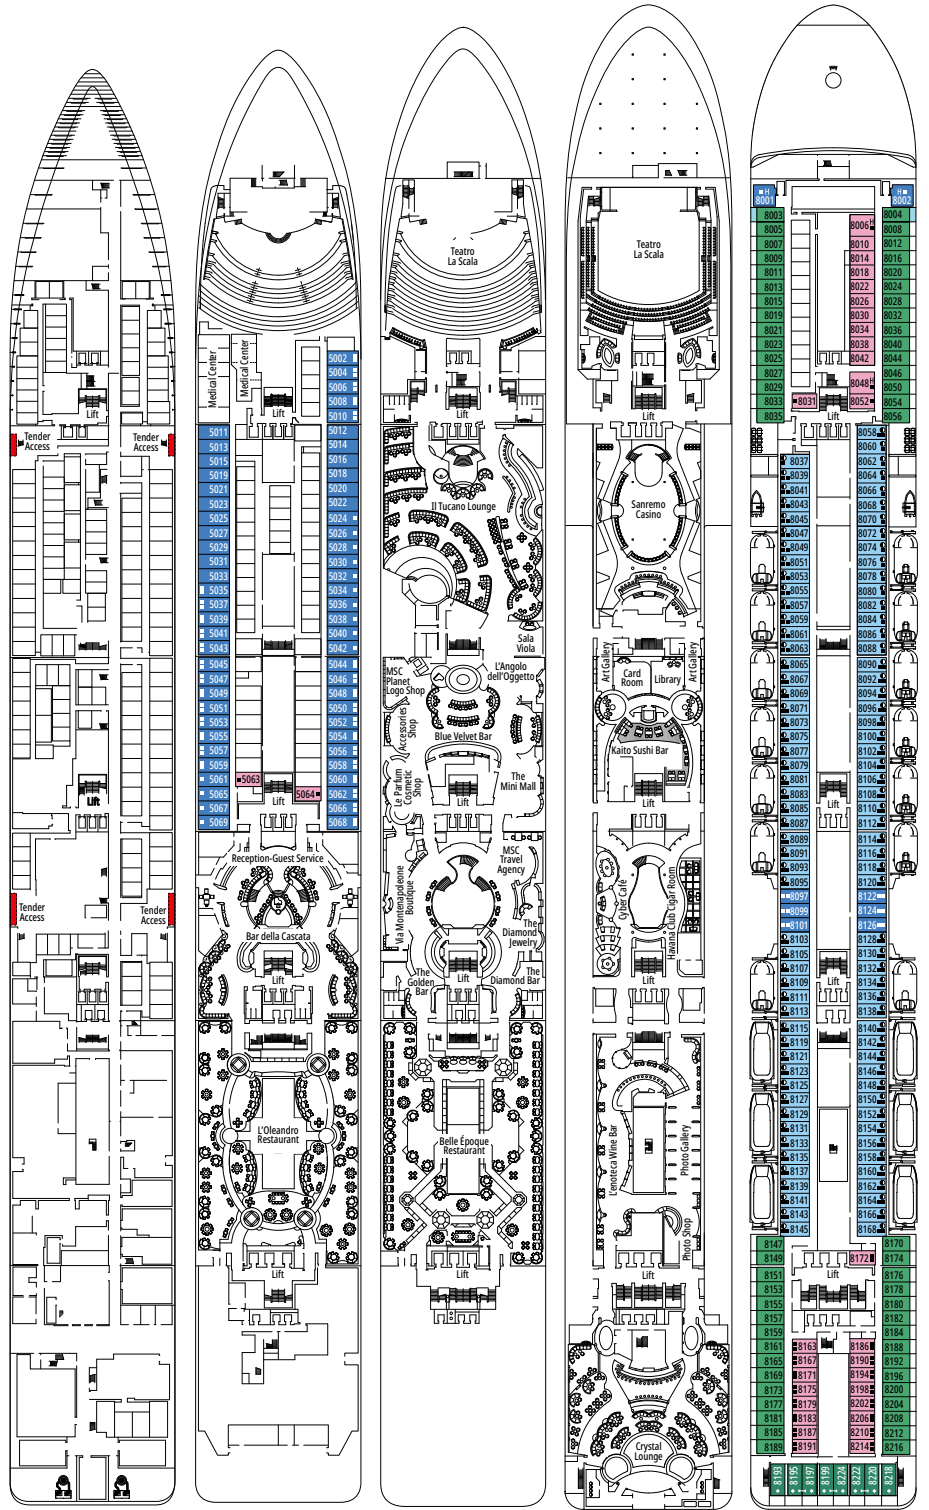

Ship configuration, data and descriptions may be subject to change depending on the season and on the destination and must be verified at the time of booking.