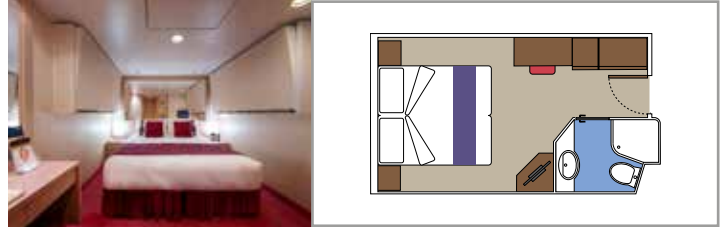

DELUXE INTERIOR

IR1

≈14 5-11 4

› Low deck location

The images are representative only. Size, layout and furniture may vary (within the same cabin category).

Cabin size (m²)

Balcony size (m²)

Deck location

Accommodating up to