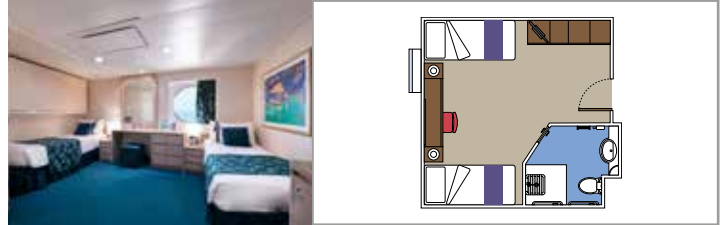

OCEAN VIEW

Available in:

- › **Deluxe Ocean View (OR2)**
  cabin size ≈19m²; low deck location (deck 8)