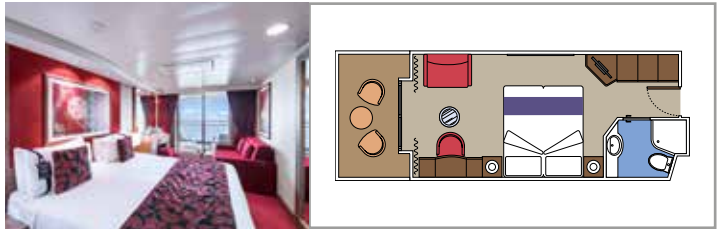

PREMIUM BALCONY

BL2

≈18
≈5
10-15
3

› Medium deck location