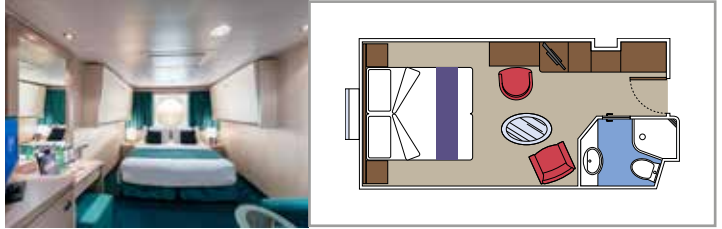

DELUXE OCEAN VIEW

OR1

≈16
5
4

› Low deck location