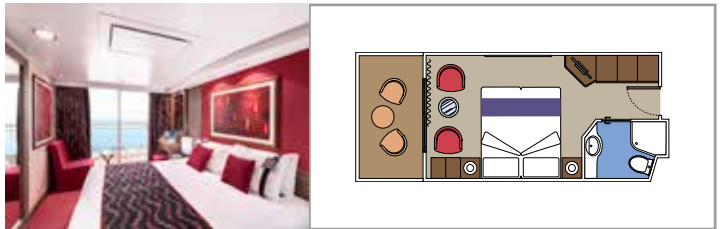

DELUXE BALCONY

BR2

≈15
≈5
10-15
2

› Medium deck location