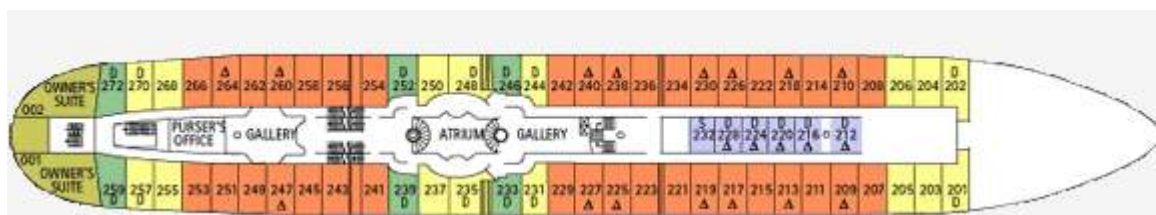

CLIPPER DECK

Royal Clipper

CLIPPER DECK