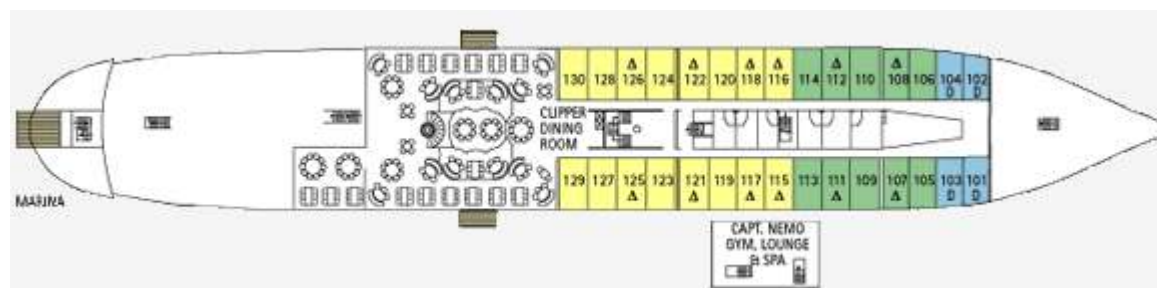

OWNER'S	Super Deluxe Outside Suite, Two Double Beds, Seperate Sitting Area, Minibar, Private Marble Bathroom with Whirlpool, Room Service.
CATEGORY-2	Superior Outside Stateroom, Two Lower Beds Convert to Double Bed, Private Marble Bathroom Shower.
CATEGORY-3	Outside Stateroom, Two Lower Beds Convert to Double Bed, Private Marble Bathroom with Shower.
CATEGORY-4	Outside Stateroom, Two Lower Beds Convert to Double Bed, Private Marble Bathroom with Shower.
CATEGORY-6	Inside Stateroom, Fixed Double Bed, Private Bathroom with Shower.

COMMODORE DECK

Royal Clipper

COMMODORE DECK	
CATEGORY-3	Outside Stateroom, Two Lower Beds Convert to Double Bed, Private Marble Bathroom with Shower.
CATEGORY-4	Outside Stateroom, Two Lower Beds Convert to Double Bed, Private Marble Bathroom with Shower.
CATEGORY-5	Outside Stateroom, Fixed Double Bed, Private Marble Bathroom with Shower.